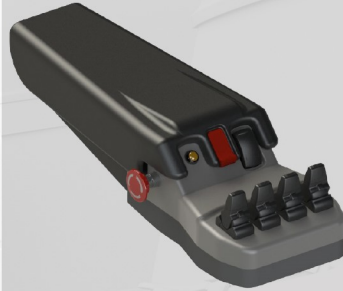

Welded Fabrication

Our production capabilities offer you welded structures to your exact requirements.

Motions Controls

From sophisticated Armrest controls to purely mechanical handbrake for heavy duty applications.

Access Controls

A wide range, and infinite solutions. This is what ILERI has to offer you.

Steering Solutions

We offer innovative steering solutions to exact customer specifications.

ILERI is an OEM driven company specializing in design and manufacture of turn-key Vehicle Control Solutions to the best known Global motor vehicle builders. From innovative steering columns to sophisticated motion and access control systems, we offer a vast range of engineered control solutions to exact specifications of multiple industry OEMs.